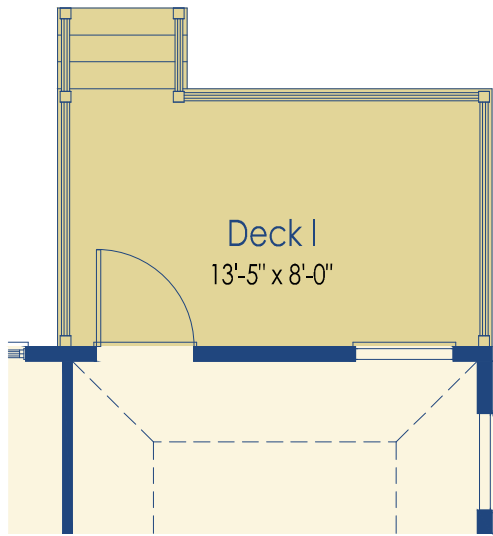

*Floorplan dimensions are approximate.

STRUCTURAL OPTIONS

Structural Options

Ext. Breakfast Nook	+15
Luxury Owner's Suite	+96

*Floorplan dimensions are approximate.

OPTIONAL EXT. BREAKFAST NOOK

OPTIONAL DECK FROM BREAKFAST NOOK EXIT

OPTIONAL FINISHED BASEMENT

Structural Options

Bath	+32
Powder Room	+68
Finished Basement	+1352
Unfinished Basement	+1861

*Floorplan dimensions are approximate.

OPTIONAL BASEMENT STAIRS

BASEMENT OPTIONS

Optional Media Room

Optional Bath

Optional Powder Room

Optional Welled Exit

Optional Wet Bar

STRUCTURAL OPTIONS

OPTIONAL DECK I W/ OWNER'S BEDROOM

OPTIONAL DECK I W/ OPT. LUXURY OWNER'S SUITE

Structural Options

Owner's Bedroom Deck	+81
Luxury Owner's Suite Deck	+99
Wrap Around Porch	+154

*Floorplan dimensions are approximate.

OPTIONAL WRAP AROUND PORCH

STRUCTURAL OPTIONS

Structural Options

Covered Porch	+145
Screened Porch	+157