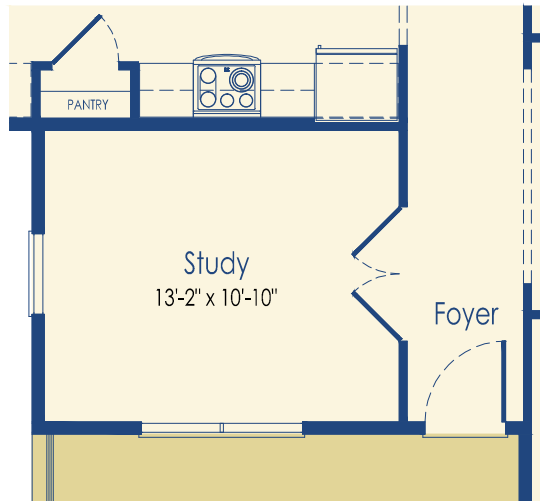

*Floorplan dimensions are approximate.

STRUCTURAL OPTIONS

Structural Options

Ext. Breakfast Nook	+15
Luxury Owner's Suite	+96

*Floorplan dimensions are approximate.

OPTIONAL EXT. BREAKFAST NOOK

OPTIONAL DECK FROM BREAKFAST NOOK EXIT

OPTIONAL LUXURY OWNER'S SUITE

STRUCTURAL OPTIONS

OPTIONAL FIREPLACE

OPTIONAL STUDY
(IN PLACE OF DINING ROOM)

OPTIONAL STORAGE CLOSET
(REPLACES WINDOW IN REAR HALL)

OPTIONAL EXT. PANTRY

STRUCTURAL OPTIONS

OPTIONAL UNFINISHED BASEMENT

OPTIONAL FINISHED BASEMENT

Structural Options

Bath	+32
Powder Room	+68
Finished Basement	+1352
Unfinished Basement	+1861

*Floorplan dimensions are approximate.

OPTIONAL BASEMENT STAIRS

BASEMENT OPTIONS

Optional Media Room