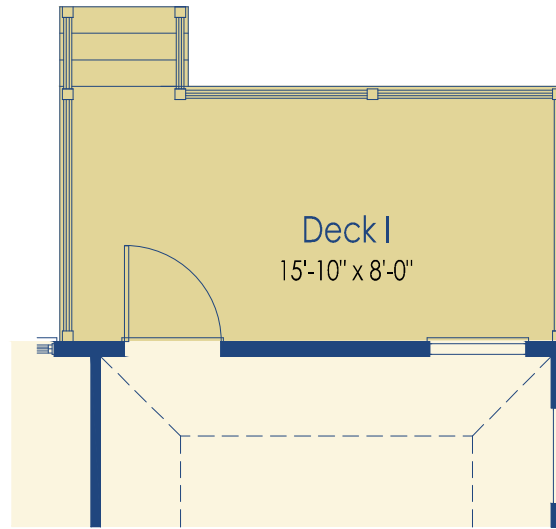

*Floorplan dimensions are approximate.

STRUCTURAL OPTIONS

Structural Options

Ext. Breakfast Nook	+15
Luxury Owner's Suite	+96

*Floorplan dimensions are approximate.

OPTIONAL EXT. BREAKFAST NOOK

OPTIONAL DECK FROM BREAKFAST NOOK EXIT

Optional Bath

Optional Powder Room

Optional Welled Exit

Optional Wet Bar

STRUCTURAL OPTIONS

OPTIONAL DECK I W/ OWNER'S BEDROOM

OPTIONAL DECK I W/ OPT. LUXURY OWNER'S SUITE

Structural Options

Owner's Bedroom Deck	+81
Luxury Owner's Suite Deck	+99
Wrap Around Porch	+154

*Floorplan dimensions are approximate.

OPTIONAL WRAP AROUND PORCH

STRUCTURAL OPTIONS

Structural Options

Covered Porch	+145
Screened Porch	+157