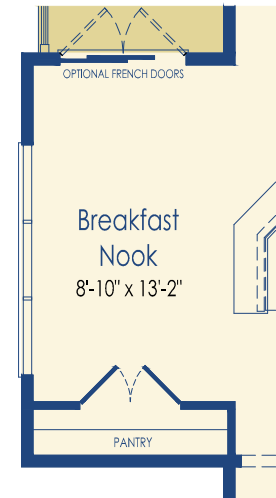

*Floorplan dimensions are approximate.

STRUCTURAL OPTIONS

Structural Options

Ext. Breakfast Nook	+15
Luxury Owner's Suite	+96

*Floorplan dimensions are approximate.

OPTIONAL EXT. BREAKFAST NOOK

OPTIONAL DECK FROM BREAKFAST NOOK EXIT

OPTIONAL LUXURY OWNER'S SUITE

STRUCTURAL OPTIONS

OPTIONAL FIREPLACE

OPTIONAL STUDY
(IN PLACE OF DINING ROOM)

OPTIONAL STORAGE CLOSET
(REPLACES WINDOW IN REAR HALL)

OPTIONAL EXT. PANTRY

STRUCTURAL OPTIONS

OPTIONAL UNFINISHED BASEMENT

OPTIONAL FINISHED BASEMENT

Structural Options

Bath	+32
Powder Room	+68
Finished Basement	+1352
Unfinished Basement	+1861

*Floorplan dimensions are approximate.

OPTIONAL BASEMENT STAIRS

BASEMENT OPTIONS

Optional Media Room