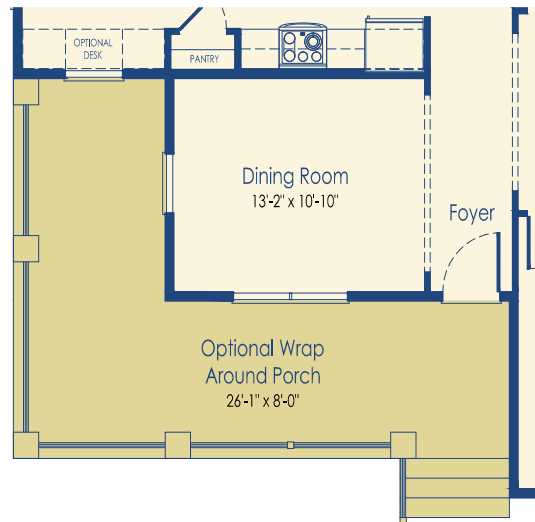

*Floorplan dimensions are approximate.

STRUCTURAL OPTIONS

Structural Options

Ext. Breakfast Nook	+15
Luxury Owner's Suite	+96

*Floorplan dimensions are approximate.

OPTIONAL EXT. BREAKFAST NOOK

OPTIONAL DECK FROM BREAKFAST NOOK EXIT

Optional Bath

Optional Powder Room

Optional Welled Exit

Optional Wet Bar

STRUCTURAL OPTIONS

OPTIONAL DECK I W/ OWNER'S BEDROOM

OPTIONAL DECK I W/ OPT. LUXURY OWNER'S SUITE

Structural Options

Owner's Bedroom Deck	+81
Luxury Owner's Suite Deck	+99
Wrap Around Porch	+154

*Floorplan dimensions are approximate.

OPTIONAL WRAP AROUND PORCH

STRUCTURAL OPTIONS

Structural Options

Covered Porch	+145
Screened Porch	+157