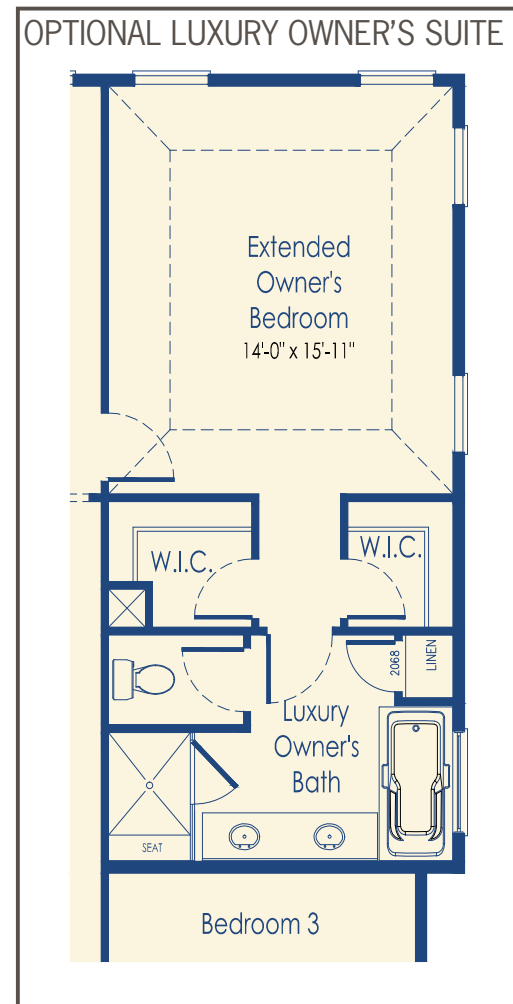

THE ANNAPOLIS[®]

Heritage Series

STANDARD ELEVATION

Rendering is Artist's Conception

STANDARD FLOORPLAN

First Floor

The Annapolis

Beds	3
Baths	2-3
Heated Sq. Ft.	2004-3592
Total Sq. Ft.	2656-4556

*Floorplan dimensions are approximate.

STRUCTURAL OPTIONS

Structural Options

Ext. Breakfast Nook	+15
Luxury Owner's Suite	+96

*Floorplan dimensions are approximate.

OPTIONAL EXT. BREAKFAST NOOK

OPTIONAL DECK FROM BREAKFAST NOOK EXIT

OPTIONAL LUXURY OWNER'S SUITE

STRUCTURAL OPTIONS

OPTIONAL FIREPLACE

OPTIONAL STUDY
(IN PLACE OF DINING ROOM)

OPTIONAL STORAGE CLOSET
(REPLACES WINDOW IN REAR HALL)

OPTIONAL EXT. PANTRY

STRUCTURAL OPTIONS

OPTIONAL UNFINISHED BASEMENT

Optional Bath

Optional Powder Room

Optional Welled Exit

Optional Wet Bar

STRUCTURAL OPTIONS

OPTIONAL DECK I W/ OWNER'S BEDROOM

OPTIONAL DECK I W/ OPT. LUXURY OWNER'S SUITE

Structural Options