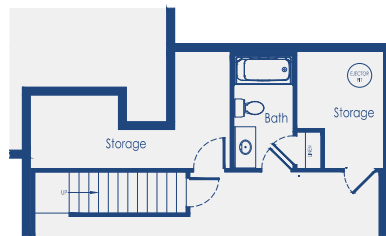

*Floorplan dimensions are approximate.

STRUCTURAL OPTIONS

Structural Options

Ext. Breakfast Nook	+15
Luxury Owner's Suite	+96

*Floorplan dimensions are approximate.

OPTIONAL EXT. BREAKFAST NOOK

OPTIONAL DECK FROM BREAKFAST NOOK EXIT

OPTIONAL FINISHED BASEMENT

Structural Options

Bath	+32
Powder Room	+68
Finished Basement	+1352
Unfinished Basement	+1861

*Floorplan dimensions are approximate.

OPTIONAL BASEMENT STAIRS

BASEMENT OPTIONS

Optional Media Room