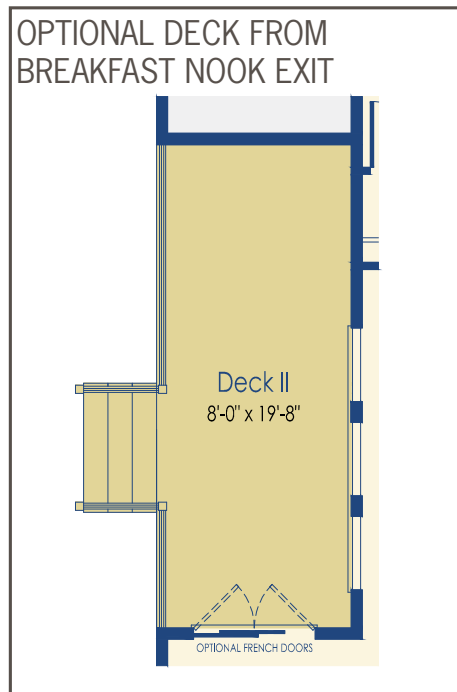

*Floorplan dimensions are approximate.

STRUCTURAL OPTIONS

Structural Options

Ext. Breakfast Nook	+15
Luxury Owner's Suite	+96

*Floorplan dimensions are approximate.

OPTIONAL EXT. BREAKFAST NOOK

OPTIONAL DECK FROM BREAKFAST NOOK EXIT