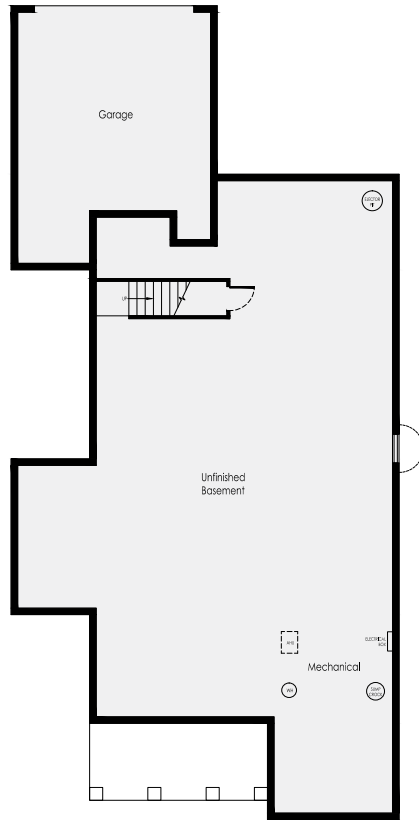

*Floorplan dimensions are approximate.

STRUCTURAL OPTIONS

Structural Options

Ext. Breakfast Nook	+15
Luxury Owner's Suite	+96

*Floorplan dimensions are approximate.

OPTIONAL EXT. BREAKFAST NOOK

OPTIONAL DECK FROM BREAKFAST NOOK EXIT

OPTIONAL LUXURY OWNER'S SUITE

STRUCTURAL OPTIONS

OPTIONAL FIREPLACE

OPTIONAL STUDY
(IN PLACE OF DINING ROOM)

OPTIONAL STORAGE CLOSET
(REPLACES WINDOW IN REAR HALL)

OPTIONAL EXT. PANTRY

STRUCTURAL OPTIONS

OPTIONAL UNFINISHED BASEMENT

OPTIONAL FINISHED BASEMENT

Structural Options

Bath	+32
Powder Room	+68
Finished Basement	+1352
Unfinished Basement	+1861

*Floorplan dimensions are approximate.

OPTIONAL BASEMENT STAIRS

BASEMENT OPTIONS

Optional Media Room