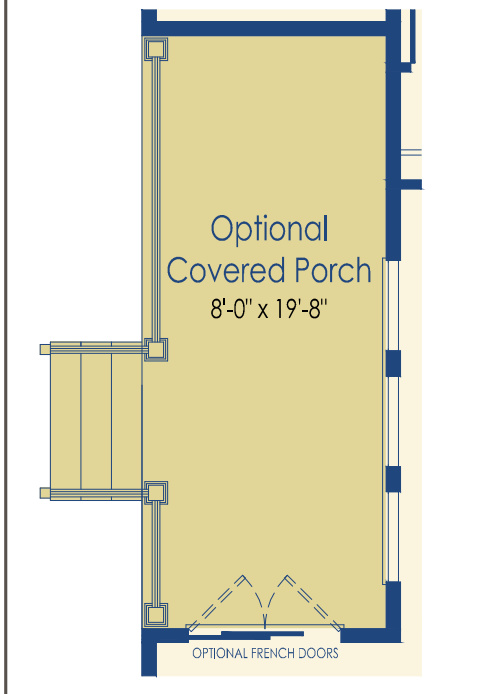

*Floorplan dimensions are approximate.

STRUCTURAL OPTIONS

Structural Options

Ext. Breakfast Nook	+15
Luxury Owner's Suite	+96

*Floorplan dimensions are approximate.

OPTIONAL EXT. BREAKFAST NOOK

OPTIONAL DECK FROM BREAKFAST NOOK EXIT

Owner's Bedroom Deck	+81
Luxury Owner's Suite Deck	+99
Wrap Around Porch	+154

*Floorplan dimensions are approximate.

OPTIONAL WRAP AROUND PORCH

STRUCTURAL OPTIONS

Structural Options

Covered Porch	+145
Screened Porch	+157

*Floorplan dimensions are approximate.

OPTIONAL COVERED PORCH

OPTIONAL SCREENED PORCH

OPTIONAL ENCLOSED GARAGE STORAGE

Our Mission:

To bring happiness to ourselves and our homeowners by not only creating exceptional homes and communities but also providing an extraordinary home buying experience.