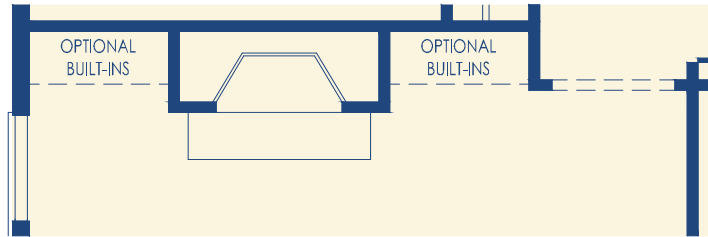

STRUCTURAL OPTIONS

OPTIONAL FIREPLACE