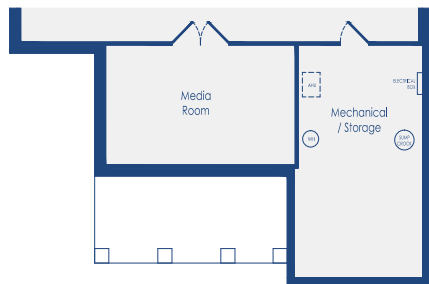

*Floorplan dimensions are approximate.

STRUCTURAL OPTIONS

Structural Options

Ext. Breakfast Nook	+15
Luxury Owner's Suite	+96

*Floorplan dimensions are approximate.

OPTIONAL EXT. BREAKFAST NOOK

OPTIONAL DECK FROM BREAKFAST NOOK EXIT

OPTIONAL FINISHED BASEMENT

Structural Options

Bath	+32
Powder Room	+68
Finished Basement	+1352
Unfinished Basement	+1861

*Floorplan dimensions are approximate.

OPTIONAL BASEMENT STAIRS

BASEMENT OPTIONS

Optional Media Room