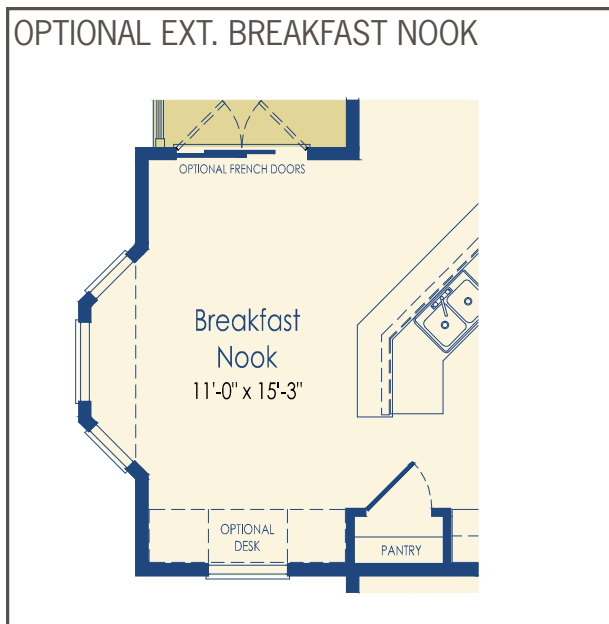

*Floorplan dimensions are approximate.

STRUCTURAL OPTIONS

Structural Options

Ext. Breakfast Nook	+15
Luxury Owner's Suite	+96

*Floorplan dimensions are approximate.

OPTIONAL EXT. BREAKFAST NOOK

OPTIONAL DECK FROM BREAKFAST NOOK EXIT