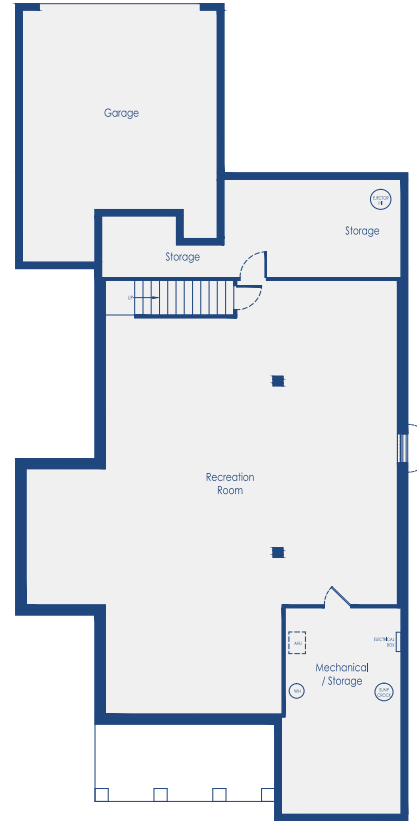

*Floorplan dimensions are approximate.

STRUCTURAL OPTIONS

Structural Options

Ext. Breakfast Nook	+15
Luxury Owner's Suite	+96

*Floorplan dimensions are approximate.

OPTIONAL EXT. BREAKFAST NOOK

OPTIONAL DECK FROM BREAKFAST NOOK EXIT

OPTIONAL LUXURY OWNER'S SUITE

STRUCTURAL OPTIONS

OPTIONAL FIREPLACE

OPTIONAL STUDY
(IN PLACE OF DINING ROOM)

OPTIONAL STORAGE CLOSET
(REPLACES WINDOW IN REAR HALL)

OPTIONAL EXT. PANTRY

STRUCTURAL OPTIONS

OPTIONAL UNFINISHED BASEMENT

OPTIONAL FINISHED BASEMENT

Structural Options

Bath	+32
Powder Room	+68
Finished Basement	+1352
Unfinished Basement	+1861

*Floorplan dimensions are approximate.

OPTIONAL BASEMENT STAIRS

BASEMENT OPTIONS

Optional Media Room