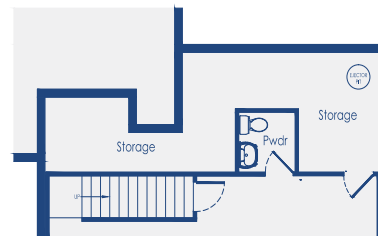

STRUCTURAL OPTIONS

OPTIONAL UNFINISHED BASEMENT

OPTIONAL FINISHED BASEMENT

Structural Options

Bath	+32
Powder Room	+68
Finished Basement	+1352
Unfinished Basement	+1861

*Floorplan dimensions are approximate.

OPTIONAL BASEMENT STAIRS

BASEMENT OPTIONS

Optional Welled Exit