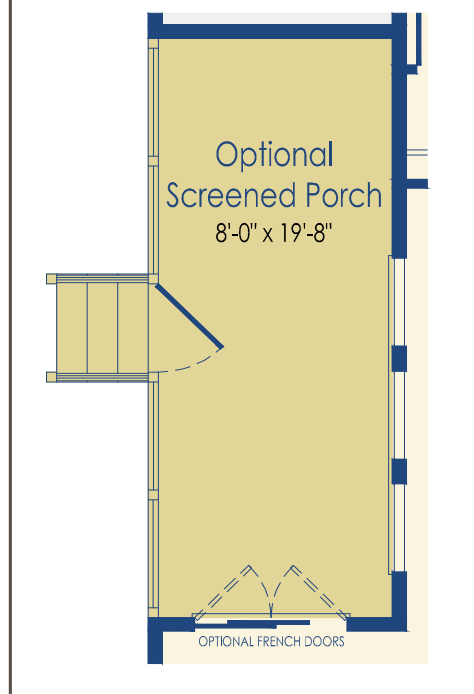

*Floorplan dimensions are approximate.

STRUCTURAL OPTIONS

Structural Options

Ext. Breakfast Nook	+15
Luxury Owner's Suite	+96

*Floorplan dimensions are approximate.

OPTIONAL EXT. BREAKFAST NOOK

OPTIONAL DECK FROM BREAKFAST NOOK EXIT

Optional Bath

Optional Powder Room

Optional Welled Exit

Optional Wet Bar

STRUCTURAL OPTIONS

OPTIONAL DECK I W/ OWNER'S BEDROOM

OPTIONAL DECK I W/ OPT. LUXURY OWNER'S SUITE

Structural Options

Owner's Bedroom Deck	+81
Luxury Owner's Suite Deck	+99
Wrap Around Porch	+154

*Floorplan dimensions are approximate.

OPTIONAL WRAP AROUND PORCH

STRUCTURAL OPTIONS

Structural Options

Covered Porch	+145
Screened Porch	+157

*Floorplan dimensions are approximate.

OPTIONAL COVERED PORCH

OPTIONAL SCREENED PORCH

OPTIONAL ENCLOSED GARAGE STORAGE

Our Mission:

To bring happiness to ourselves and our homeowners by not only creating exceptional homes and communities but also providing an extraordinary home buying experience.