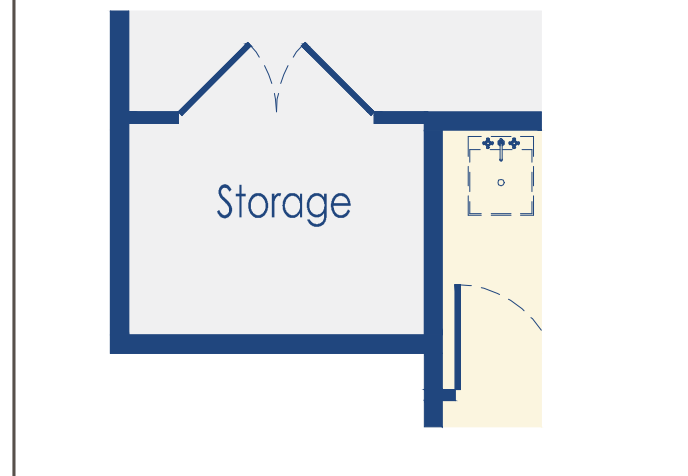

Owner's Bedroom Deck	+81
Luxury Owner's Suite Deck	+99
Wrap Around Porch	+154

*Floorplan dimensions are approximate.

OPTIONAL WRAP AROUND PORCH

STRUCTURAL OPTIONS

Structural Options

Covered Porch	+145
Screened Porch	+157

*Floorplan dimensions are approximate.

OPTIONAL COVERED PORCH

OPTIONAL SCREENED PORCH

OPTIONAL ENCLOSED GARAGE STORAGE

Our Mission:

To bring happiness to ourselves and our homeowners by not only creating exceptional homes and communities but also providing an extraordinary home buying experience.