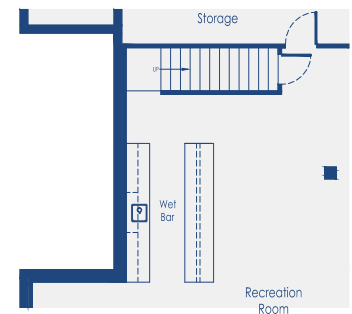

Optional Wet Bar