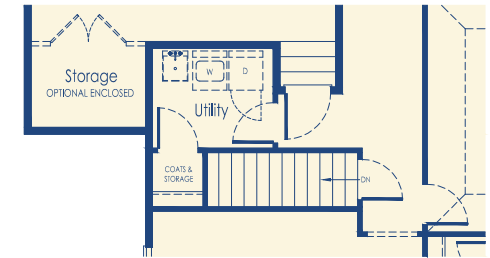

*Floorplan dimensions are approximate.

STRUCTURAL OPTIONS

Structural Options

Ext. Breakfast Nook	+15
Luxury Owner's Suite	+96

*Floorplan dimensions are approximate.

OPTIONAL EXT. BREAKFAST NOOK

OPTIONAL DECK FROM BREAKFAST NOOK EXIT

OPTIONAL FINISHED BASEMENT

Structural Options

Bath	+32
Powder Room	+68
Finished Basement	+1352
Unfinished Basement	+1861

*Floorplan dimensions are approximate.

OPTIONAL BASEMENT STAIRS

BASEMENT OPTIONS

Optional Media Room

Optional Bath

Optional Powder Room

Optional Welled Exit

Optional Wet Bar

STRUCTURAL OPTIONS

OPTIONAL DECK I W/ OWNER'S BEDROOM

OPTIONAL DECK I W/ OPT. LUXURY OWNER'S SUITE

Structural Options

Owner's Bedroom Deck	+81
Luxury Owner's Suite Deck	+99
Wrap Around Porch	+154

*Floorplan dimensions are approximate.

OPTIONAL WRAP AROUND PORCH

STRUCTURAL OPTIONS

Structural Options

Covered Porch	+145
Screened Porch	+157